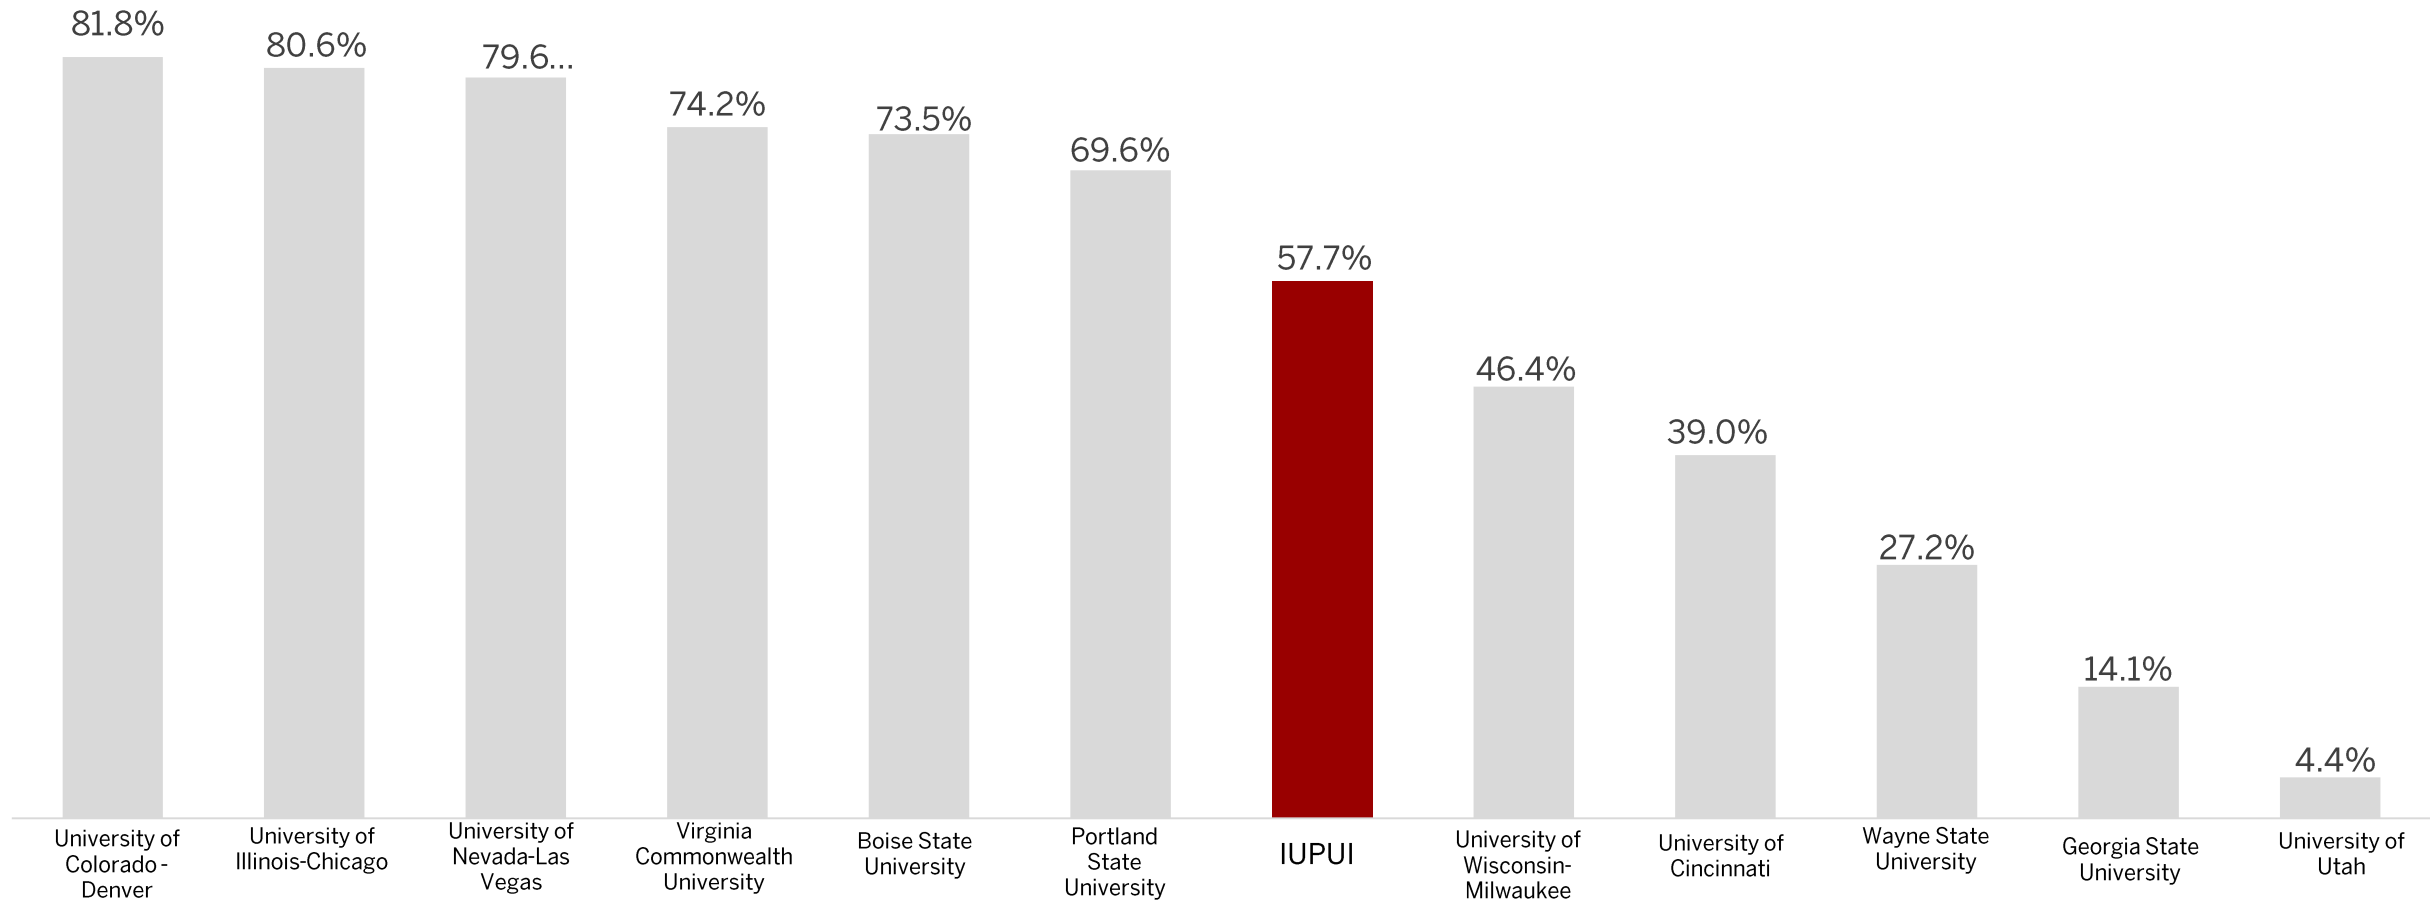

IUPUI and Peers Institutional Aid to Degree-Seeking Undergraduates (2019-2020)

Source: 2019 Common Data Set responses

IUPUI and Peers Percentage of Aid that Meets Need (2019-2020)

Source: 2019 Common Data Set responses