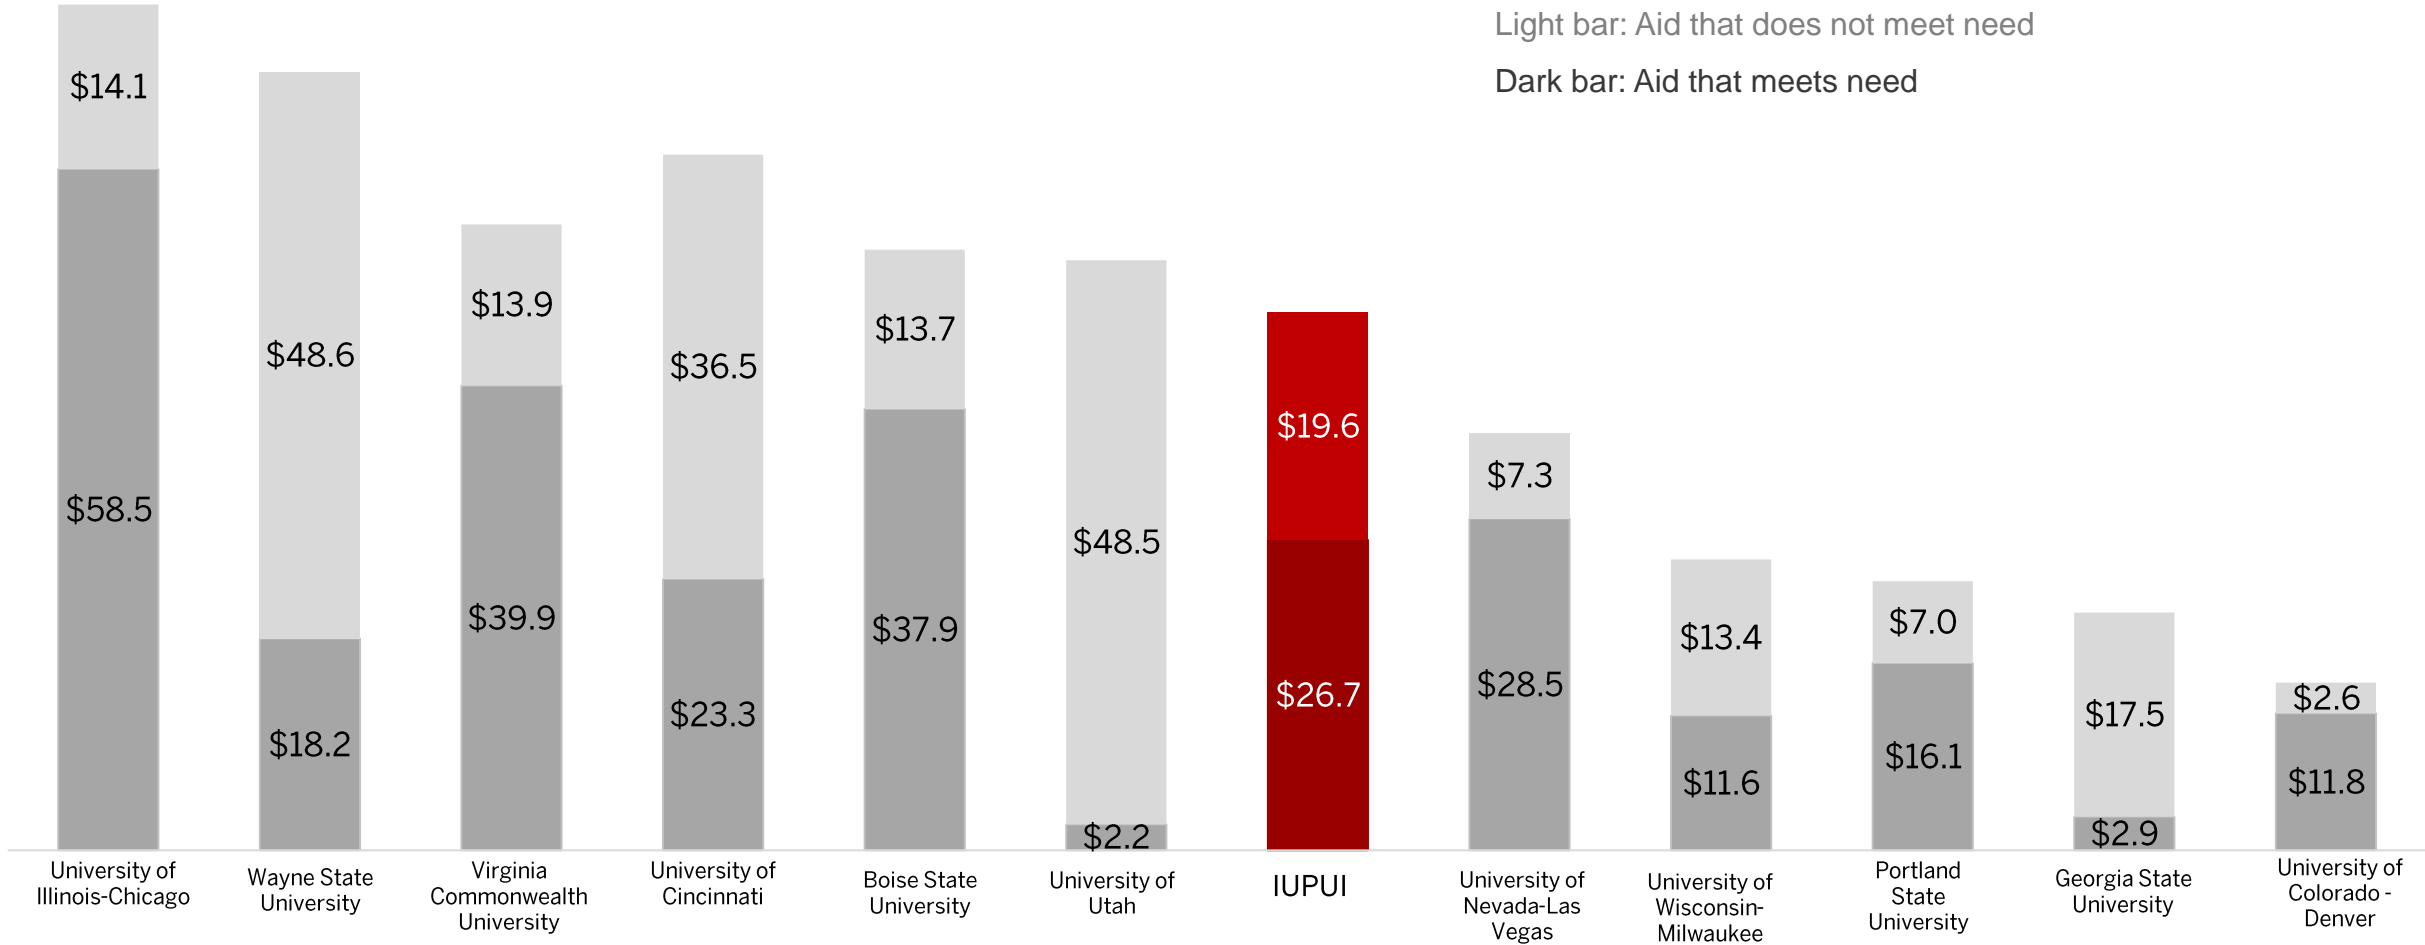

IUPUI and Peers Institutional Aid to Degree-Seeking Undergraduates (2019-2020)

Source: 2019 Common Data Set responses

IUPUI and Peers Percentage of Aid that Meets Need (2019-2020)

Source: 2019 Common Data Set responses